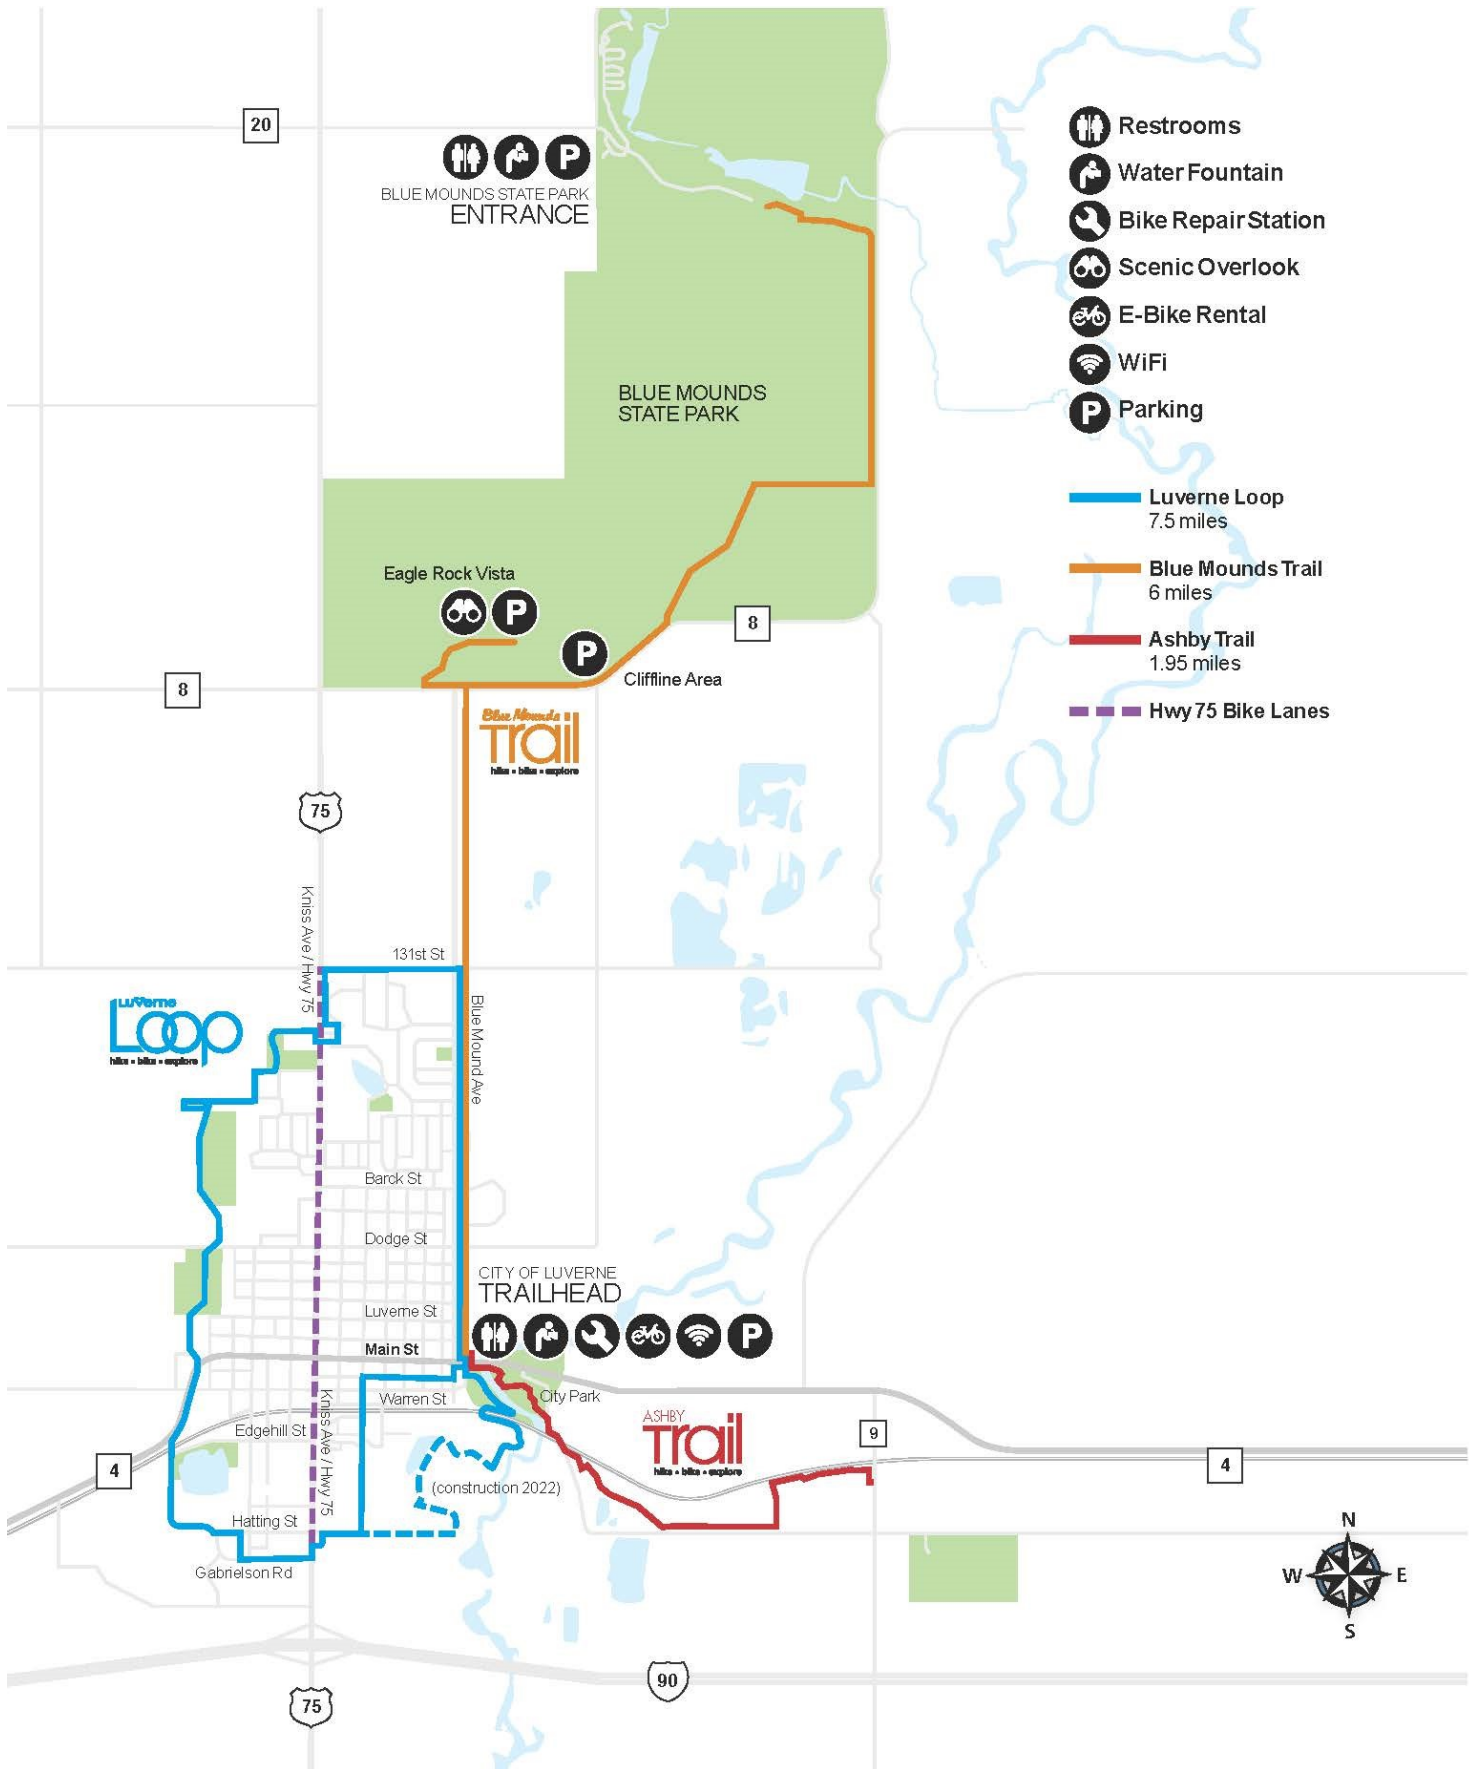

LuVerne
Loop
 hike • bike • explore

Blue Mounds
Trail
 hike • bike • explore

Christopher Martin
ASHBY
 memorial
Trail

Restrooms
 Water Fountain
 Bike Repair Station
 Scenic Overlook
 E-Bike Rental
 WiFi
 Parking

- Restrooms
- Water Fountain
- Bike Repair Station
- Scenic Overlook
- E-Bike Rental
- WiFi
- Parking

- LuVerne Loop
7.5 miles
- Blue Mounds Trail
6 miles
- Ashby Trail
1.95 miles
- Hwy 75 Bike Lanes

Blue Mounds
Trail
 hike • bike • explore

ASHBY
Trail
 hike • bike • explore

CITY OF LUVERNE
TRAILHEAD
 Restrooms
 Water Fountain
 Bike Repair Station
 E-Bike Rental
 WiFi
 Parking

(construction 2022)